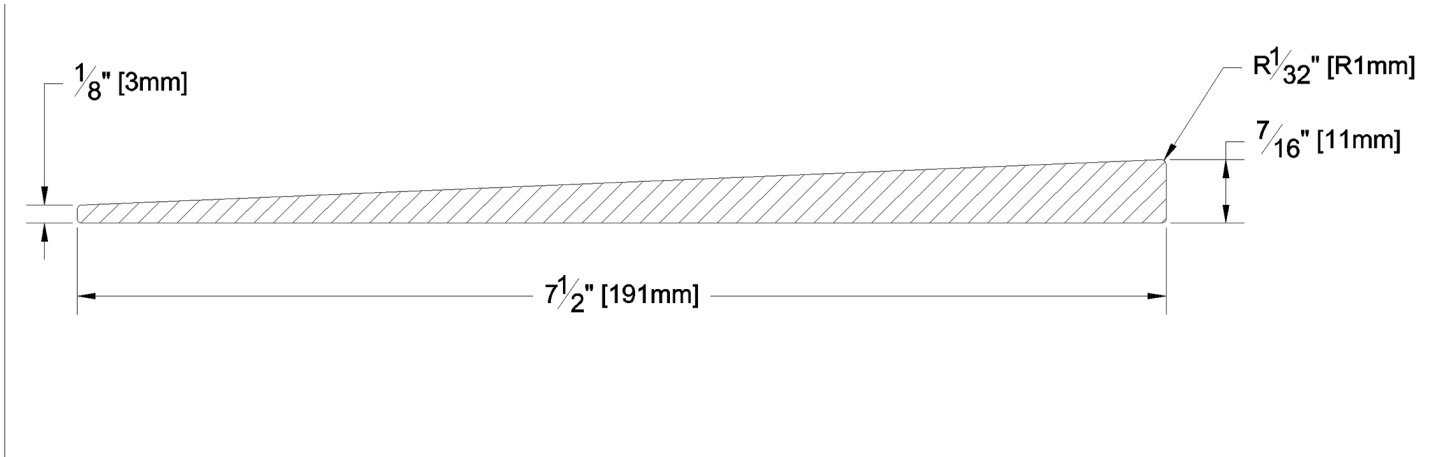

# Siding

PRODUCT NAME: 1/2 x 8 Clear VG SF Bevel KD WRC

GRADE: Clear Vertical Grain

PATTERN NAME: Bevel

PROFILE: Smooth Face Bevel

NOMINAL THICKNESS: 1/2"

FINISHED THICKNESS: Butt: 7/16", Tip: 1/8"

NOMINAL WIDTH: 8"

FINISHED WIDTH: 7-1/2"

LENGTH: 3' - 20' Odd & Even

PULLED TO LENGTH / NESTED: Nested

TRIM BACKS: Max 15% 3' - 5', Max 15% 6' - 7'

PACKAGE SIZE: 4000 fsm

GREEN / KILN DRIED: Kiln Dried

HEIGHT: 5 Bundles

GRAIN: VG

WIDTH: 6 Bundles

SOLID / FJ: Solid

PIECES PER BUNDLE: 10

PRODUCT LINE:

END CAPS: Yes

PAPER WRAP / BOXED: Paper Wrap

FACE TO BE PROTECTED: Smooth Face

COMMENTS: n/a