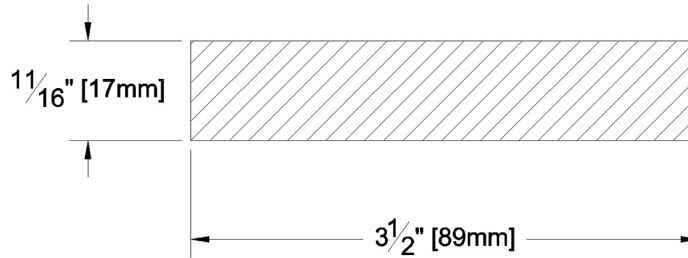

# Fascia & Trim

PRODUCT NAME: 1 x 4 Clear VG Cowichan Gold S1S2E  
KD WRC

GRADE: Clear Vertical Grain

PATTERN NAME: Finish Boards

PROFILE: Resawn Face S1S2E

NOMINAL THICKNESS: 1"

FINISHED THICKNESS: 11/16"

NOMINAL WIDTH: 4"

FINISHED WIDTH: 3-1/2"

LENGTH: 8' - 20' Odd & Even

PULLED TO LENGTH / NESTED: Nested

TRIM BACKS: 3' - 5' to be nested on 8' pallet, 6' & 7' pulled to length

PACKAGE SIZE: 1000 fbm

GREEN / KILN DRIED: Kiln Dried

HEIGHT: 16 Pcs

GRAIN: VG

WIDTH: 13 Pcs

SOLID / FJ: Solid

PIECES PER BUNDLE: n/a

PRODUCT LINE: Cowichan Gold

END CAPS: No

PAPER WRAP / BOXED: Boxed