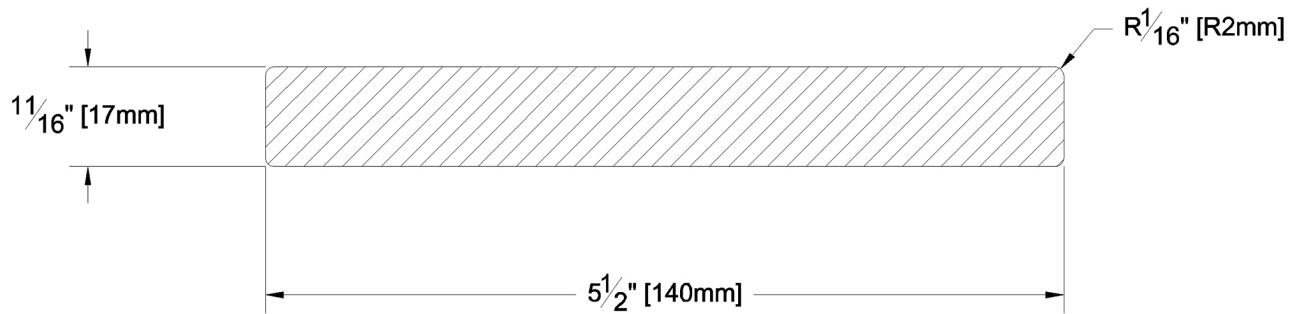

# Fascia & Trim

PRODUCT NAME:	1 x 6 Clear VG Cowichan Gold S4S KD WRC	GRADE:	Clear Vertical Grain
PATTERN NAME:	Finish Boards	PROFILE:	S4S
NOMINAL THICKNESS:	1"	FINISHED THICKNESS:	1 1/16"
NOMINAL WIDTH:	6"	FINISHED WIDTH:	5-1/2"
LENGTH:	8' - 20' Odd & Even	PULLED TO LENGTH / NESTED:	Nested
TRIM BACKS:	3' - 5' to be nested on 8' pallet, 6' & 7' pulled to length	PACKAGE SIZE:	1000 fbm
GREEN / KILN DRIED:	Kiln Dried	HEIGHT:	16 Pcs
GRAIN:	VG	WIDTH:	8 Pcs
SOLID / FJ:	Solid	PIECES PER BUNDLE:	n/a
PRODUCT LINE:	Cowichan Gold	END CAPS:	No
		PAPER WRAP / BOXED:	Boxed
		FACE TO BE PROTECTED:	Smooth Face

COMMENTS: 1/16" EE on all 4 sides

LAST UPDATED:

August 22, 2018