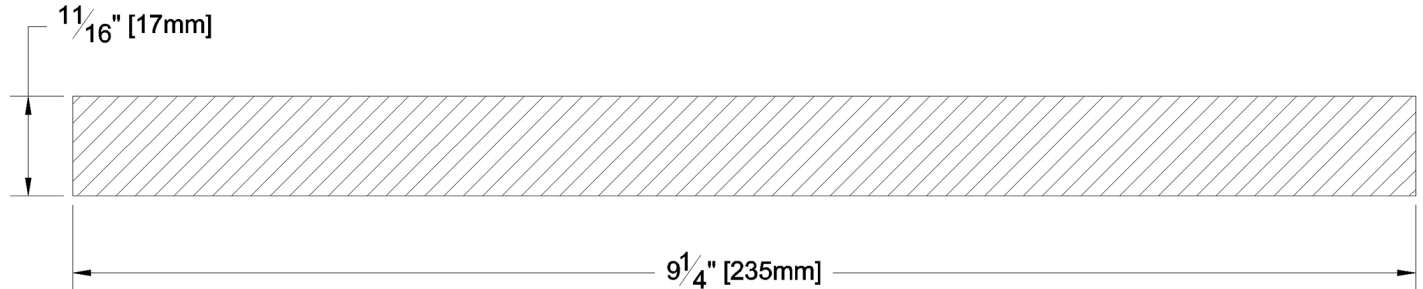

Fascia & Trim

PRODUCT NAME:	1 x 10 Clear VG Cowichan Gold S1S2E KD WRC	GRADE:	Clear Vertical Grain
PATTERN NAME:	Finish Boards	PROFILE:	Resawn Face S1S2E
NOMINAL THICKNESS:	1"	FINISHED THICKNESS:	1 1/16"
NOMINAL WIDTH:	10"	FINISHED WIDTH:	9-1/4"
LENGTH:	8' - 20' Odd & Even	PULLED TO LENGTH / NESTED:	Nested
TRIM BACKS:	3' - 5' to be nested on 8' pallet, 6' & 7' pulled to length	PACKAGE SIZE:	1000 fbm
GREEN / KILN DRIED:	Kiln Dried	HEIGHT:	16 Pcs
GRAIN:	VG	WIDTH:	5 Pcs
SOLID / FJ:	Solid	PIECES PER BUNDLE:	n/a
PRODUCT LINE:	Cowichan Gold	END CAPS:	No
		PAPER WRAP / BOXED:	Boxed
		FACE TO BE PROTECTED:	Resawn Face