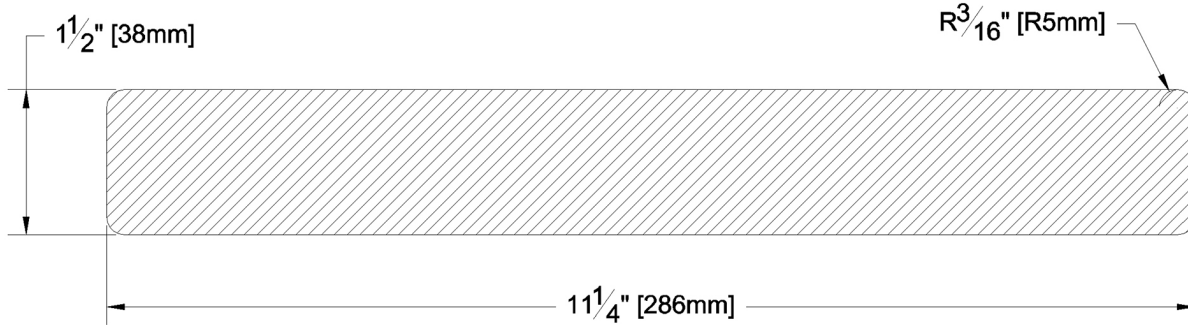

Fascia & Trim

PRODUCT NAME: 2 x 12 Clear VG Cowichan Gold S4S
KD WRC

GRADE: Clear Vertical Grain

PATTERN NAME: Finish Boards

PROFILE: S4S

NOMINAL THICKNESS: 2"

FINISHED THICKNESS: 1-1/2"

NOMINAL WIDTH: 12"

FINISHED WIDTH: 11-1/4"

LENGTH: 8' - 20' Odd & Even

PULLED TO LENGTH / NESTED: Nested

TRIM BACKS: 3' - 5' to be nested on 8' pallet, 6' & 7'
pulled to length

PACKAGE SIZE: 1000 fbm

GREEN / KILN DRIED: Kiln Dried

HEIGHT: 8 Pcs

GRAIN: VG

WIDTH: 4 Pcs

SOLID / FJ: Solid

PIECES PER BUNDLE: n/a

PRODUCT LINE: Cowichan Gold

END CAPS: No

PAPER WRAP / BOXED: Boxed

FACE TO BE PROTECTED: Smooth Face

COMMENTS: 3/16" Radius

LAST UPDATED:

August 22, 2018