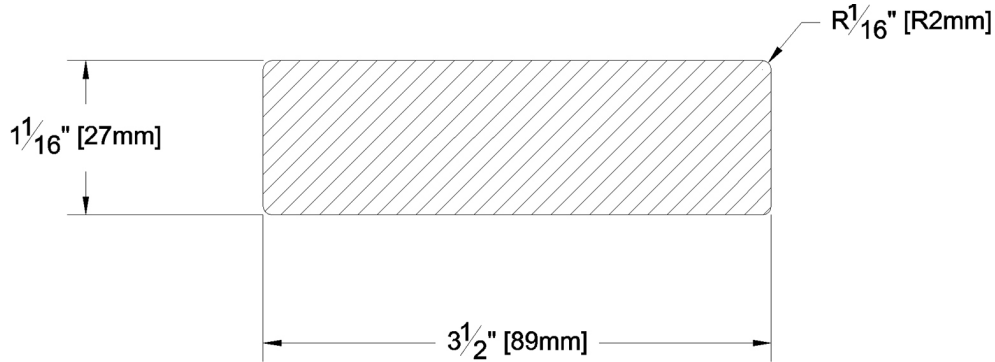

# Fascia & Trim

PRODUCT NAME: 5/4 x 4 Clear VG Cowichan Gold S4S  
KD WRC

GRADE: Clear Vertical Grain

PATTERN NAME: Finish Boards

PROFILE: S4S

NOMINAL THICKNESS: 5/4"

FINISHED THICKNESS: 1"

NOMINAL WIDTH: 4"

FINISHED WIDTH: 3-1/2"

LENGTH: 8' - 20' Odd & Even

PULLED TO LENGTH / NESTED: Nested

TRIM BACKS: 3' - 5' to be nested on 8' pallet, 6' & 7'  
pulled to length

PACKAGE SIZE: 1000 fbm

GREEN / KILN DRIED: Kiln Dried

HEIGHT: 12 Pcs

GRAIN: VG

WIDTH: 13 Pcs

SOLID / FJ: Solid

PIECES PER BUNDLE: n/a

PRODUCT LINE: Cowichan Gold

END CAPS: No

PAPER WRAP / BOXED: Boxed

FACE TO BE PROTECTED: Smooth Face

COMMENTS: 1/16" EE on all 4 sides

LAST UPDATED:

August 22, 2018