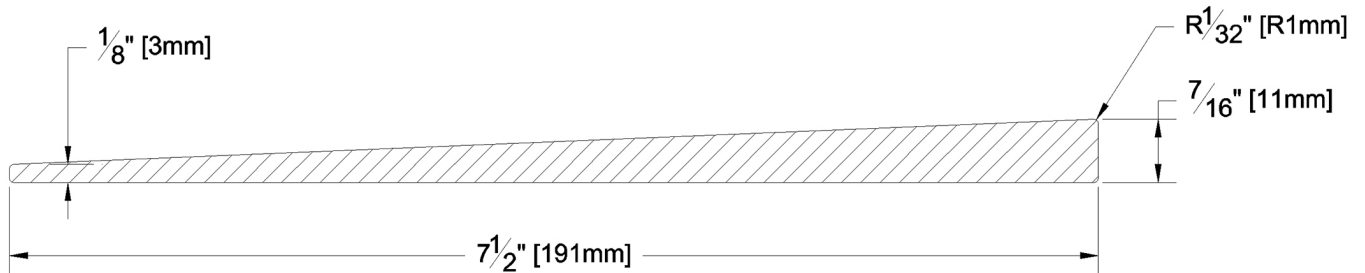

Siding

PRODUCT NAME: 1/2 x 8 Clear VG SF Bevel KD WRC 6' - 20'
 PATTERN NAME: Bevel

NOMINAL THICKNESS: 1/2"
 NOMINAL WIDTH: 8"

LENGTH: 6' - 20' Odd & Even
 TRIM BACKS: Max 20% 6' - 7'
 GREEN / KILN DRIED: Kiln Dried
 GRAIN: VG
 SOLID / FJ: Solid
 PRODUCT LINE:

GRADE: Clear Vertical Grain
 PROFILE: Smooth Face Bevel

FINISHED THICKNESS: Butt: 7/16", Tip: 1/8"
 FINISHED WIDTH: 7-1/2"

PULLED TO LENGTH / NESTED: Nested
 PACKAGE SIZE: 4000 fsm
 HEIGHT: 5 Bundles
 WIDTH: 6 Bundles
 PIECES PER BUNDLE: 10
 END CAPS: Yes
 PAPER WRAP / BOXED: Paper Wrap
 FACE TO BE PROTECTED: Smooth Face