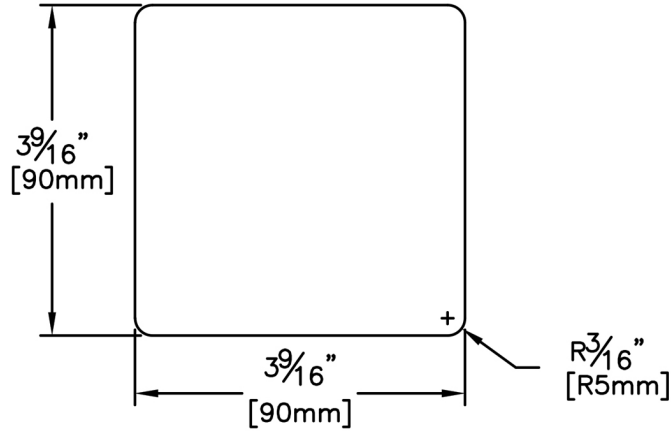

Outdoor Living

PRODUCT NAME:	4 x 4 Appearance S4S Green WRC	GRADE:	Green Appearance
PATTERN NAME:	Decking	PROFILE:	S4S
NOMINAL THICKNESS:	4"	FINISHED THICKNESS:	3-9/16"
NOMINAL WIDTH:	4"	FINISHED WIDTH:	3-9/16"
LENGTH:	8' - 20' Even Length Only	PULLED TO LENGTH / NESTED:	Pulled to Length
TRIM BACKS:	4', 6', 7' pulled to length	PACKAGE SIZE:	91 Pcs/Pkg
GREEN / KILN DRIED:	Green	HEIGHT:	7 Pcs
GRAIN:	MG	WIDTH:	13 Pcs
SOLID / FJ:	Solid	PIECES PER BUNDLE:	n/a
PRODUCT LINE:	Cascadia	END CAPS:	No
		PAPER WRAP / BOXED:	Paper Wrap
		FACE TO BE PROTECTED:	Smooth Face

COMMENTS: 1/8" Radius

LAST UPDATED: August 22, 2018