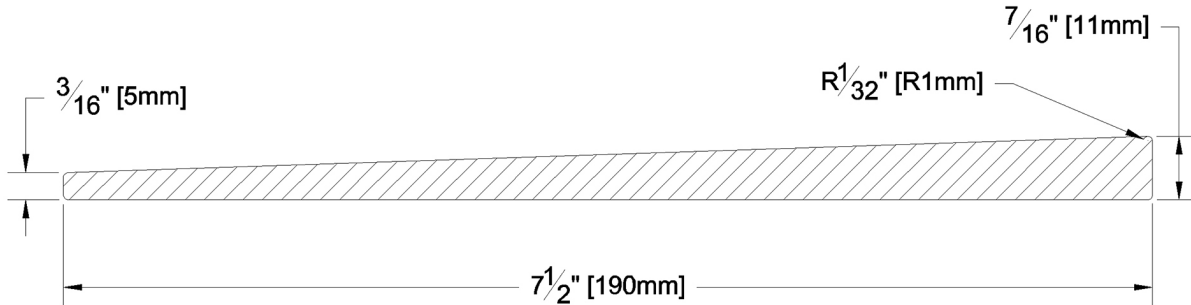

Siding

PRODUCT NAME: 1/2 x 8 Rustic RF Bevel KD WRC

PATTERN NAME: Bevel

NOMINAL THICKNESS: 1/2"

NOMINAL WIDTH: 8"

LENGTH: 3' - 16' and/or longer Odd & Even

TRIM BACKS: Max 15% 3' - 5', Max 15% 6' - 7'

GREEN / KILN DRIED: Kiln Dried

GRAIN: MG

SOLID / FJ: Solid

PRODUCT LINE:

GRADE: Rustic

PROFILE: Resawn Face Bevel

FINISHED THICKNESS: Butt: 7/16", Tip: 3/16"

FINISHED WIDTH: 7-1/2"

PULLED TO LENGTH / NESTED: Nested

PACKAGE SIZE: 4000 fsm

HEIGHT: 5 Bundles

WIDTH: 6 Bundles

PIECES PER BUNDLE: 10

END CAPS: Yes

PAPER WRAP / BOXED: Paper Wrap

FACE TO BE PROTECTED: Resawn Face

COMMENTS: n/a