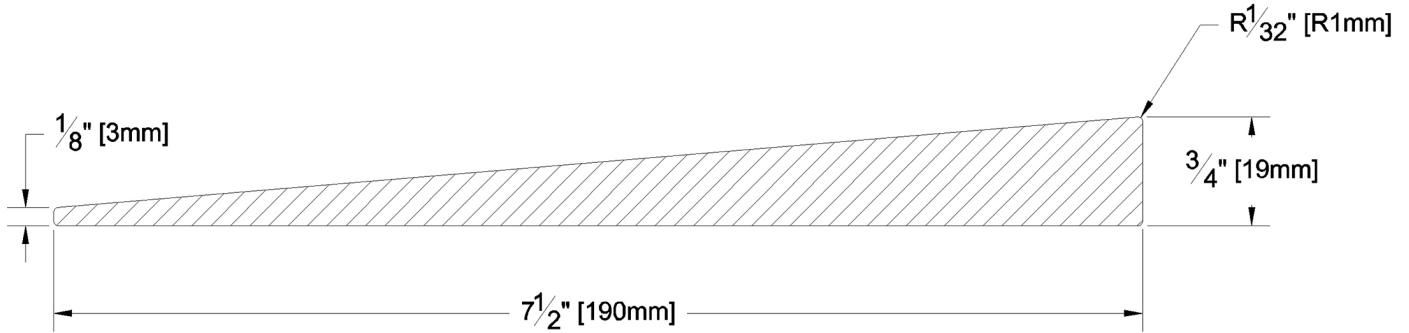

Siding

PRODUCT NAME: 3/4 x 8 Aye & Better SF Bevel KD
WRC 3' - 20'

PATTERN NAME: Bevel

NOMINAL THICKNESS: 3/4"

NOMINAL WIDTH: 8"

LENGTH: 3' - 20' Odd & Even

TRIM BACKS: Max 15% 3' - 5', Max 15% 6' - 7'

GREEN / KILN DRIED: Kiln Dried

GRAIN: MG

SOLID / FJ: Solid

PRODUCT LINE:

GRADE: Aye & Btr Flat Grain Clear

PROFILE: Smooth Face Bevel

FINISHED THICKNESS: Butt: 3/4", Tip: 3/16"

FINISHED WIDTH: 7-1/2"

PULLED TO LENGTH / NESTED: Nested

PACKAGE SIZE: 2000 fsm

HEIGHT: 4 Bundles

WIDTH: 5 Bundles

PIECES PER BUNDLE: 6

END CAPS: Yes

PAPER WRAP / BOXED: Paper Wrap

FACE TO BE PROTECTED: Smooth Face

COMMENTS: n/a