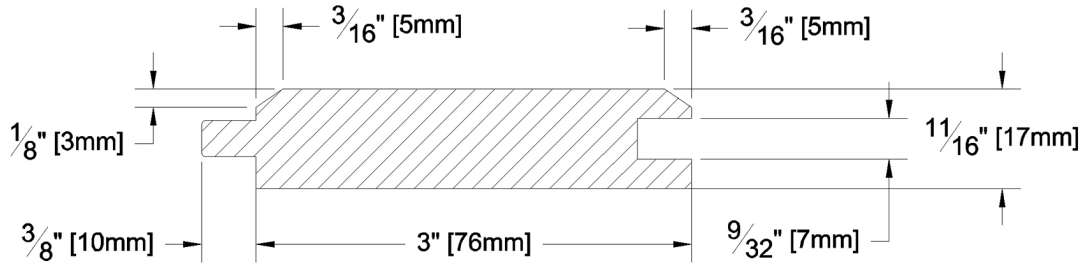

Panelling

PRODUCT NAME: 1 x 4 Clear VG Panel S1SV2E KD WRC

PATTERN NAME: Tongue and Groove

NOMINAL THICKNESS: 1"

NOMINAL WIDTH: 4"

LENGTH: 6' - 20' Odd & Even

TRIM BACKS: 3' - 5' nested on 8' pallet

GREEN / KILN DRIED: Kiln Dried

GRAIN: VG

SOLID / FJ: Solid

PRODUCT LINE:

GRADE:

Clear Vertical Grain

PROFILE:

S1SV2E

FINISHED THICKNESS:

11/16"

FINISHED WIDTH:

3" Face, 3-3/8" Overall Width

PULLED TO LENGTH / NESTED:

Nested

PACKAGE SIZE:

3000 fbm

HEIGHT:

Paper Wrap

FACE TO BE PROTECTED:

Smooth Face

COMMENTS:

Net Face Width 3"

LAST UPDATED:

August 22, 2018