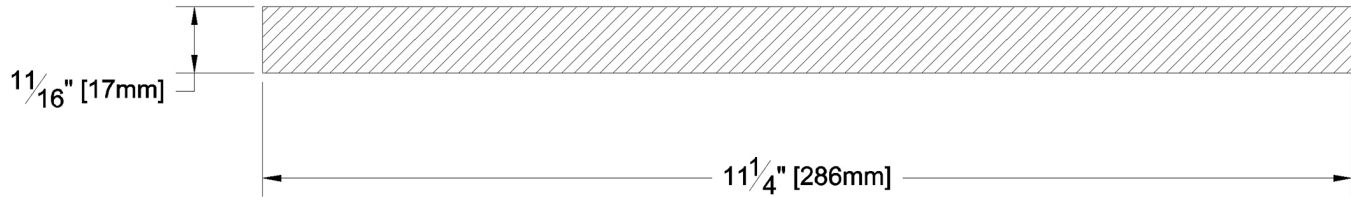

# Fascia & Trim

PRODUCT NAME:	1 x 12 Clear VG Cowichan Gold S1S2E KD WRC	GRADE:	Clear Vertical Grain
PATTERN NAME:	Finish Boards	PROFILE:	Resawn Face S1S2E
<hr/>		<hr/>	
NOMINAL THICKNESS:	1"	FINISHED THICKNESS:	$11\frac{1}{16}$ "
NOMINAL WIDTH:	12"	FINISHED WIDTH:	11-1/4"
<hr/>		<hr/>	
LENGTH:	8' - 20' Odd & Even	PULLED TO LENGTH / NESTED:	Nested
TRIM BACKS:	3' - 5' to be nested on 8' pallet, 6' & 7' pulled to length	PACKAGE SIZE:	1000 fbm
GREEN / KILN DRIED:	Kiln Dried	HEIGHT:	16 Pcs
GRAIN:	VG	WIDTH:	4 Pcs
SOLID / FJ:	Solid	PIECES PER BUNDLE:	n/a
PRODUCT LINE:	Cowichan Gold	END CAPS:	No
		PAPER WRAP / BOXED:	Boxed
		FACE TO BE PROTECTED:	Resawn Face