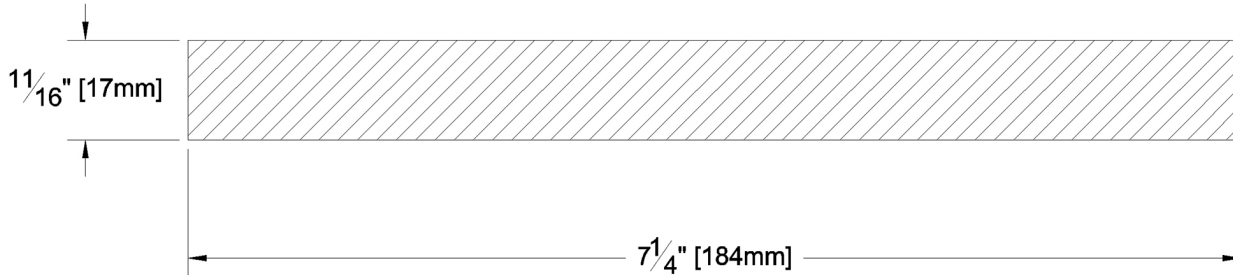

Fascia & Trim

PRODUCT NAME: 1 x 8 Clear VG Cowichan Gold S1S2E
KD WRC

GRADE: Clear Vertical Grain

PATTERN NAME: Finish Boards

PROFILE: Resawn Face S1S2E

NOMINAL THICKNESS: 1"

FINISHED THICKNESS: 11/16"

NOMINAL WIDTH: 8"

FINISHED WIDTH: 7-1/4"

LENGTH: 8' - 20' Odd & Even

PULLED TO LENGTH / NESTED: Nested

TRIM BACKS: 3' - 5' to be nested on 8' pallet, 6' & 7'
pulled to length

PACKAGE SIZE: 1000 fbm

GREEN / KILN DRIED: Kiln Dried

HEIGHT: 16 Pcs

GRAIN: VG

WIDTH: 6 Pcs

SOLID / FJ: Solid

PIECES PER BUNDLE: n/a

PRODUCT LINE: Cowichan Gold

END CAPS: No

PAPER WRAP / BOXED: Boxed