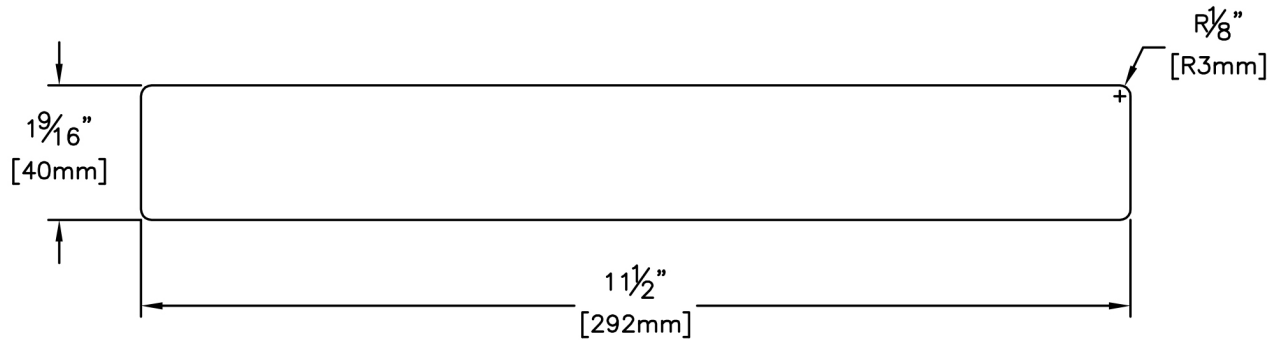

Outdoor Living

PRODUCT NAME: 2 x 12 #2&Btr Cascadia S4S Green WRC

PATTERN NAME: Decking

NOMINAL THICKNESS: 2"

NOMINAL WIDTH: 12"

LENGTH: 8' - 20' Even Length Only

TRIM BACKS: 4' & 6' pulled to length

GREEN / KILN DRIED: Green

GRAIN: MG

SOLID / FJ: Solid

PRODUCT LINE:

GRADE: Cascadia

PROFILE: S4S

FINISHED THICKNESS: 1-9/16

FINISHED WIDTH: 11-1/2

PULLED TO LENGTH / NESTED: Pulled to Length

PACKAGE SIZE: 32 Pcs/Pkg

HEIGHT: 8 Pcs

WIDTH: 4 Pcs

PIECES PER BUNDLE: n/a

END CAPS: No

PAPER WRAP / BOXED: Paper Wrap

FACE TO BE PROTECTED: Smooth Face

COMMENTS: 1/8" Radius