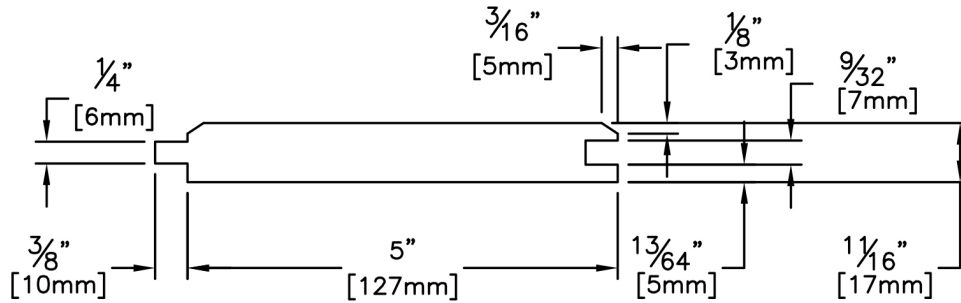

# Panelling

PRODUCT NAME: 1 x 6 Clear Rustic Panel RF S1SV2E  
KD WRC

GRADE: Rustic

PATTERN NAME: Tongue and Groove

PROFILE: S1SV2E

NOMINAL THICKNESS: 1"

FINISHED THICKNESS: 11/16"

NOMINAL WIDTH: 6"

FINISHED WIDTH: 5" Face, 5-3/8" Overall Width

LENGTH: 3' - 16' and/or longer Odd & Even

PULLED TO LENGTH / NESTED: Nested

TRIM BACKS: Max 15% 3' - 5', Max 15% 6' - 7',  
Excess 3' - 5' nested on 8' pallet

PACKAGE SIZE: 3000 fbm

GREEN / KILN DRIED: Kiln Dried

HEIGHT: 6 Bundles

GRAIN: MG

WIDTH: 8 Bundles

SOLID / FJ: Solid

PIECES PER BUNDLE: 6

PRODUCT LINE: