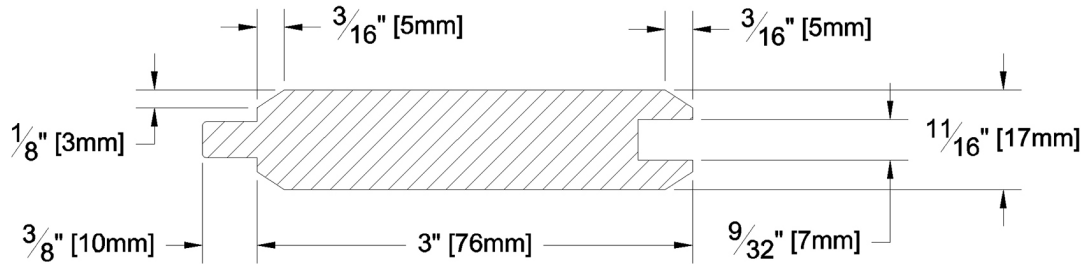

Panelling

PRODUCT NAME: 1 x 4 Aye & Btr Panel SF S2SV4E KD WRC
 PATTERN NAME: Tongue and Groove

GRADE: Aye & Btr Flat Grain Clear
 PROFILE: S2SV4E

NOMINAL THICKNESS: 1"
 NOMINAL WIDTH: 4"

FINISHED THICKNESS: 11/16"
 FINISHED WIDTH: 3" Face, 3-3/8" Overall Width

LENGTH: 3' - 20' Odd & Even
 TRIM BACKS: Excess 3' - 7' to be nested on 8' pallet
 GREEN / KILN DRIED: Kiln Dried
 GRAIN: MG
 SOLID / FJ: Solid
 PRODUCT LINE:

PULLED TO LENGTH / NESTED: Pulled to Length
 PACKAGE SIZE: 3000 fbm
 HEIGHT: 6 Bundles
 WIDTH: 13 Bundles
 PIECES PER BUNDLE: 6
 END CAPS: Yes
 PAPER WRAP / BOXED: Paper Wrap
 FACE TO BE PROTECTED: Smooth Face

COMMENTS: Net Face Width 3"

LAST UPDATED: August 22, 2018