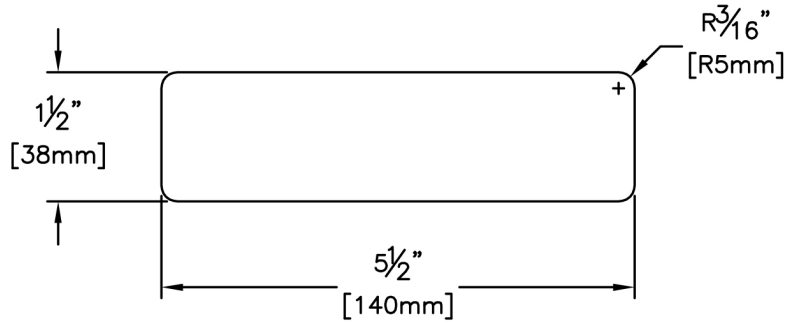

Outdoor Living

PRODUCT NAME: 2 x 6 Cascadia S4S KD WRC

GRADE: Cascadia

PATTERN NAME: Decking

PROFILE: S4S

NOMINAL THICKNESS: 2"

FINISHED THICKNESS: 0

NOMINAL WIDTH: 6"

FINISHED WIDTH: 5-1/2"

LENGTH: 8' - 20' Even Length Only

PULLED TO LENGTH / NESTED: Pulled to Length

TRIM BACKS: 4' & 6' pulled to length

PACKAGE SIZE: 128 Pcs/Pkg

GREEN / KILN DRIED: Kiln Dried

HEIGHT: 16 Pcs

GRAIN: MG

WIDTH: 8 Pcs

SOLID / FJ: Solid

PIECES PER BUNDLE: n/a

PRODUCT LINE:

END CAPS: No

PAPER WRAP / BOXED: Paper Wrap

FACE TO BE PROTECTED: Smooth Face

COMMENTS: 3/16" Radius

LAST UPDATED:

March 08, 2019