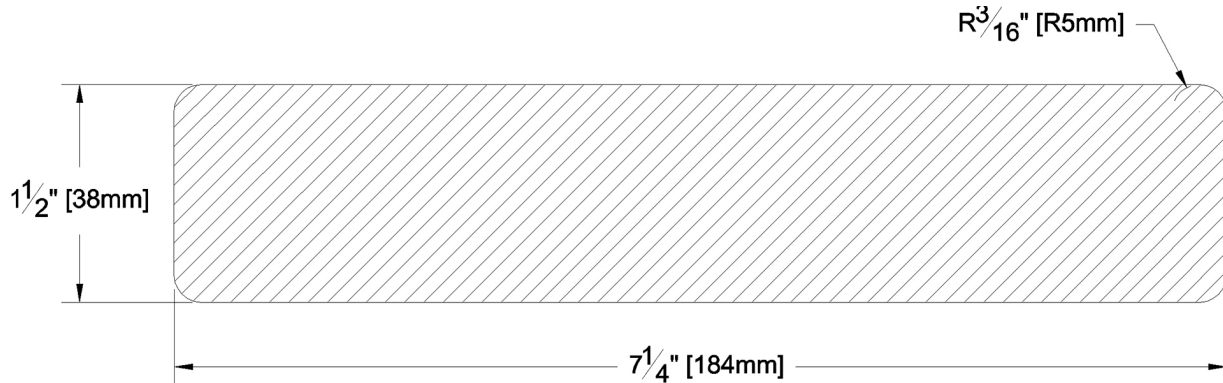

Fascia & Trim

PRODUCT NAME:	2 x 8 Select Knotty S4S KD WRC	GRADE:	Kiln Dried Select Tight Knot
PATTERN NAME:	Trim Boards	PROFILE:	S4S
NOMINAL THICKNESS:	2"	FINISHED THICKNESS:	1-1/2"
NOMINAL WIDTH:	8"	FINISHED WIDTH:	7-1/4"
LENGTH:	8' - 20' Even Length Only	PULLED TO LENGTH / NESTED:	Pulled to Length
TRIM BACKS:	4' & 6' pulled to length	PACKAGE SIZE:	48 Pcs/Pkg
GREEN / KILN DRIED:	Kiln Dried	HEIGHT:	8 Pcs
GRAIN:	MG	WIDTH:	6 Pcs
SOLID / FJ:	Solid	PIECES PER BUNDLE:	n/a
PRODUCT LINE:		END CAPS:	No
		PAPER WRAP / BOXED:	Paper Wrap
		FACE TO BE PROTECTED:	Smooth Face

COMMENTS: 3/16" Radius

LAST UPDATED:

August 22, 2018