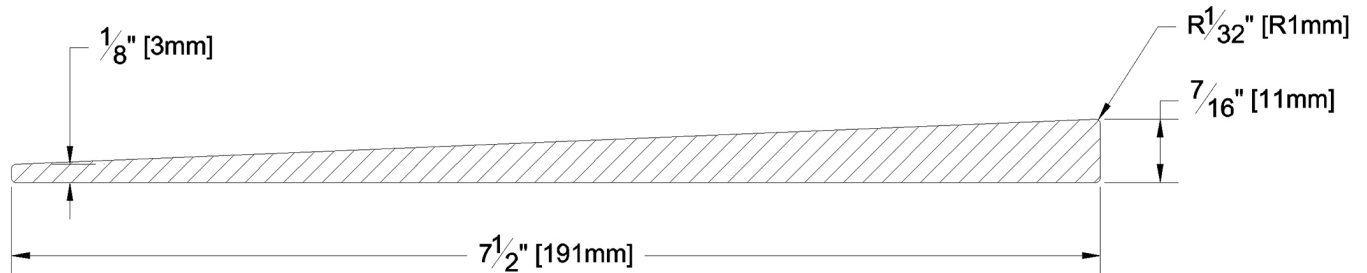

Siding

PRODUCT NAME: 1/2 x 8 Clear VG SF Bevel KD WRC 6' - 20'
 PATTERN NAME: Bevel

GRADE: Clear Vertical Grain
 PROFILE: Smooth Face Bevel

NOMINAL THICKNESS: 1/2"
 NOMINAL WIDTH: 8"

FINISHED THICKNESS: Butt: 7/16", Tip: 1/8"
 FINISHED WIDTH: 7-1/2"

LENGTH: 6' - 20' Odd & Even
 TRIM BACKS: Max 20% 6' - 7'
 GREEN / KILN DRIED: Kiln Dried
 GRAIN: VG
 SOLID / FJ: Solid
 PRODUCT LINE:

PULLED TO LENGTH / NESTED: Nested
 PACKAGE SIZE: 4000 fsm
 HEIGHT: 5 Bundles
 WIDTH: 6 Bundles
 PIECES PER BUNDLE: 10
 END CAPS: Yes
 PAPER WRAP / BOXED: Paper Wrap
 FACE TO BE PROTECTED: Smooth Face