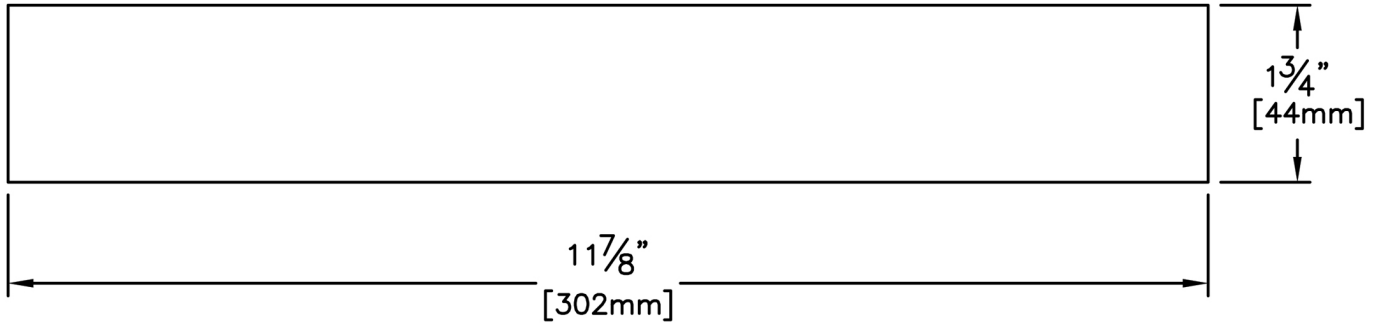

Outdoor Living

PRODUCT NAME: 2 x 12 #2&Btr Rough Green WRC

PATTERN NAME: Rough Dimension

NOMINAL THICKNESS: 2"

NOMINAL WIDTH: 12"

LENGTH: 8' - 20' Even Length Only

TRIM BACKS: 6' pulled to length

GREEN / KILN DRIED: Green

GRAIN: MG

SOLID / FJ: Solid

PRODUCT LINE:

GRADE: Green Appearance

PROFILE: Rougher Headed

FINISHED THICKNESS: 1-3/4"

FINISHED WIDTH: 11-7/8"

PULLED TO LENGTH / NESTED: Pulled to Length