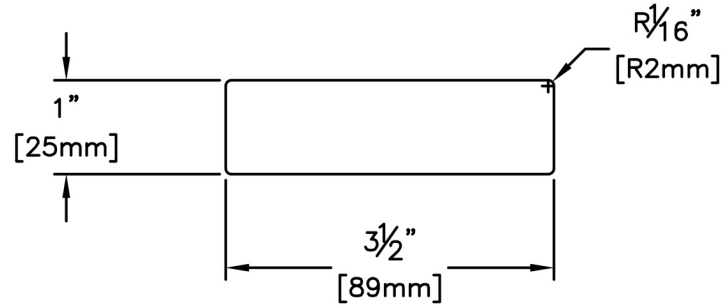

Fascia & Trim

PRODUCT NAME:	5/4 x 4 Clear VG Cowichan Gold S4S KD WRC	GRADE:	Clear Vertical Grain
PATTERN NAME:	Finish Boards	PROFILE:	S4S
NOMINAL THICKNESS:	5/4"	FINISHED THICKNESS:	0
NOMINAL WIDTH:	4"	FINISHED WIDTH:	3-1/2"
LENGTH:	6' - 20' Odd & Even	PULLED TO LENGTH / NESTED:	Nested
TRIM BACKS:	3' - 5' to be nested on 8' pallet	PACKAGE SIZE:	1000 fbm
GREEN / KILN DRIED:	Kiln Dried	HEIGHT:	12 Pcs
GRAIN:	VG	WIDTH:	13 Pcs
SOLID / FJ:	Solid	PIECES PER BUNDLE:	n/a
PRODUCT LINE:	Cowichan Gold	END CAPS:	No
		PAPER WRAP / BOXED:	Boxed
		FACE TO BE PROTECTED:	Smooth Face

COMMENTS: 1/16" EE on all 4 sides

LAST UPDATED:

March 08, 2019